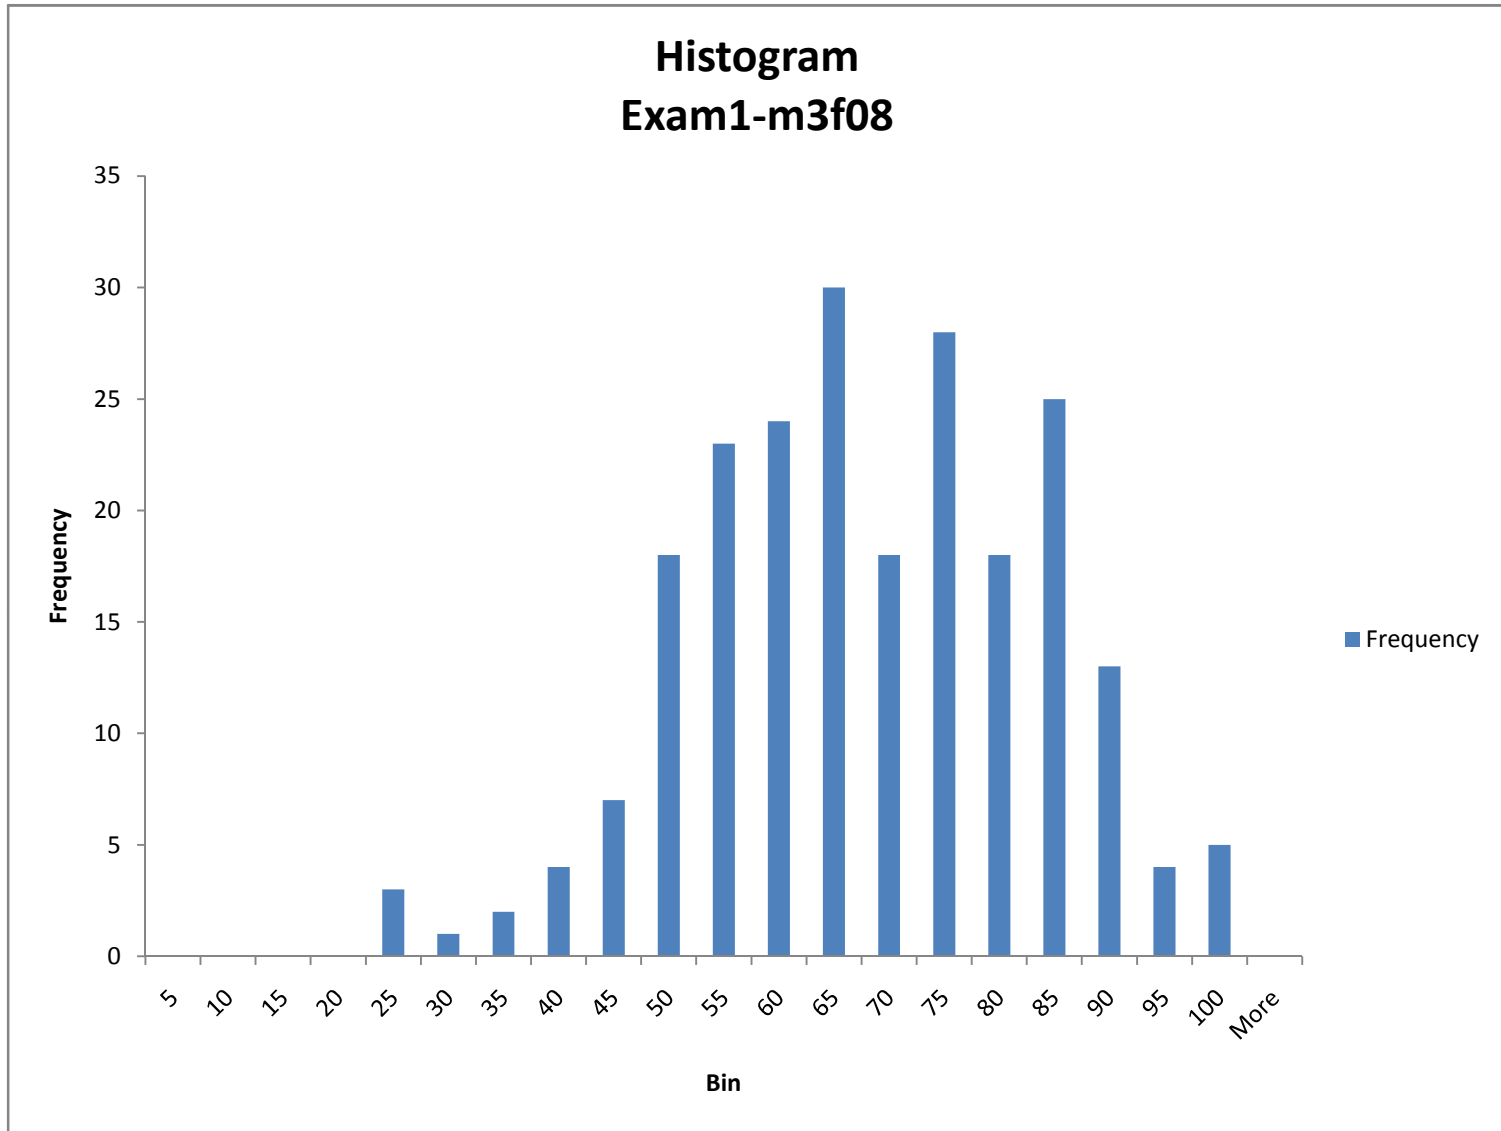

Bin	Freq
5	0
10	0
15	0
20	0
25	3
30	1
35	2
40	4
45	7
50	18
55	23
60	24
65	30
70	18
75	28
80	18
85	25
90	13
95	4
100	5
More	0

Median 66

A- to A [86,100]
 B- to B+ [66,85]
 C- to C+ [45,65]

D [40.44]
 E [0,39]